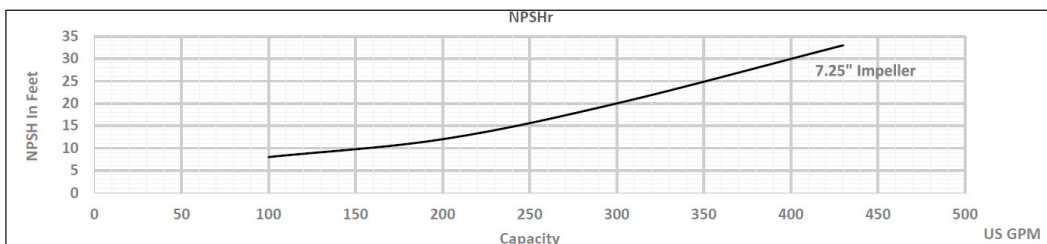

# ExD-Series Centrifugal Pump Capacity Curve

## Model: ExD 220 [3500RPM, Inlet-3.0" Outlet-2.5"]