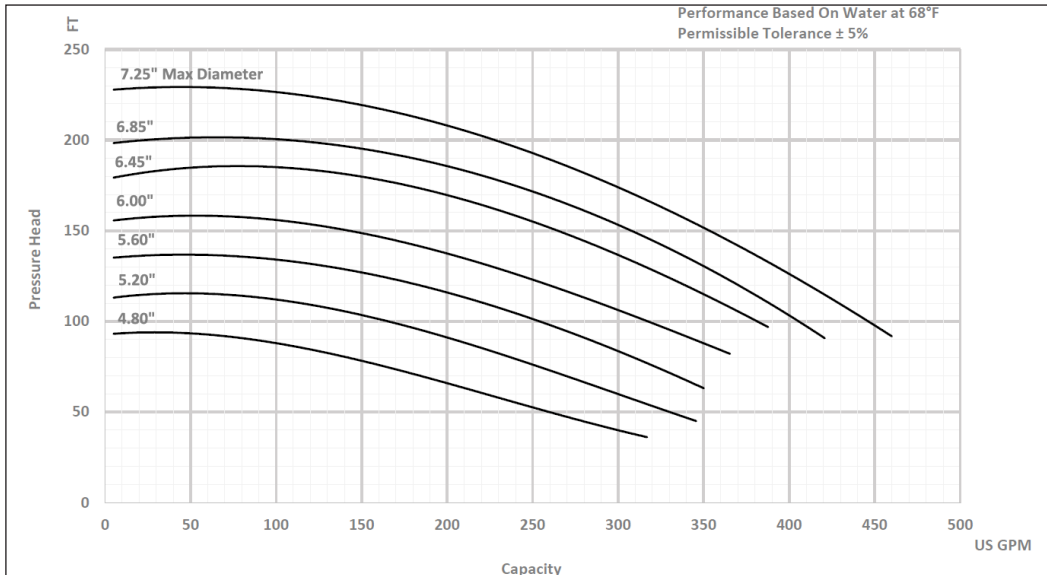

# ExD-Series Centrifugal Pump Capacity Curve

## Model: ExD 220 [3500RPM, Inlet-3.0" Outlet-2.5"]