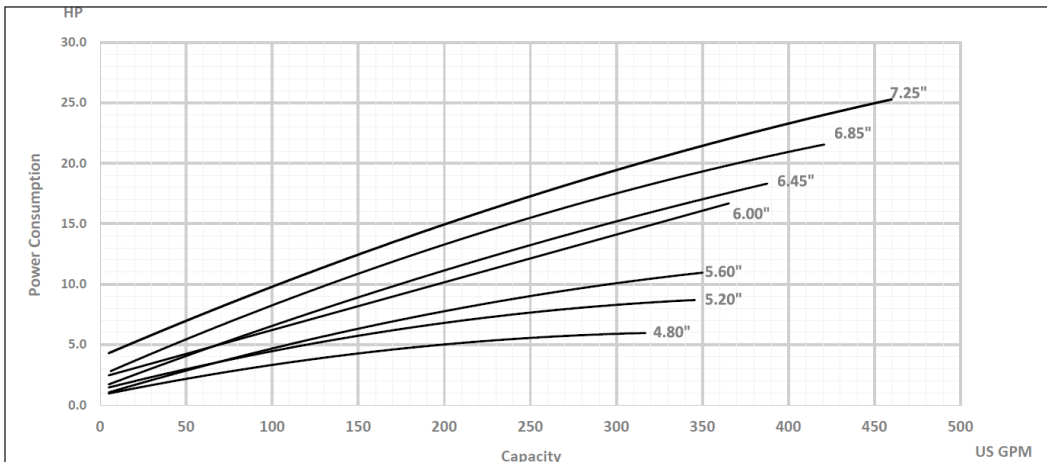

# ExD-Series Centrifugal Pump Capacity Curve

## Model: ExD 220 [3500RPM, Inlet-3.0" Outlet-2.5"]