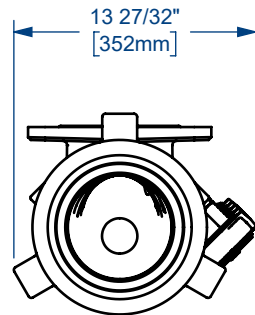

ITEM NO.	PART NUMBER	DESCRIPTION	MATERIAL	QTY.
1	5PORT120M-6TR	5-PORT ZOOMIE MANIFOLD WITH 6" MALE NPT INLET RIGHT SIDE CONFIGURATION	SEE BOM	1
	<i>5PORT120M-6TR</i>	<i>5-PORT ZOOMIE MANIFOLD BODY</i>	<i>IRON</i>	<i>1</i>
	<i>O439BU</i>	<i>O-RING</i>	<i>BUNA-N</i>	<i>5</i>
	<i>HHBT875X175</i>	<i>7/8" HEX HEAD BOLT x 1 3/4" LONG</i>	<i>CARBON STEEL</i>	<i>20</i>
	<i>HUWAS225OD</i>	<i>2 1/4" OD FLAT WASHER</i>	<i>CARBON STEEL</i>	<i>20</i>
2	HU206600	6" FIG. 206 THREADED HAMMER UNION	CARBON STEEL / IRON	1
3	HUF206200MT	2" FIG. 206 SERIES FEMALE HAMMER UNION x 2" MALE NPT ADAPTER	IRON	5
4	SHP100FS	1" SQUARE HEAD PLUG	STEEL	1
5	SHP200FS	2" SQUARE HEAD PLUG	STEEL	1
6	HUC206200	2" FIG.206 "BULL PLUG" STYLE CAP WITH STANDARD NUT	SEE BOM	5
	<i>HUC206200-1</i>	<i>2" 206 SERIES BULL PLUG BODY</i>	<i>CARBON STEEL</i>	<i>1</i>
	<i>HU206200N</i>	<i>2" FIG.206 FRAC NUT</i>	<i>CARBON STEEL</i>	<i>1</i>
	<i>WS-287</i>	<i>RETAINING RING</i>	<i>CARBON STEEL</i>	<i>1</i>
	<i>O228BU</i>	<i>O-RING</i>	<i>BUNA-N</i>	<i>1</i>
7	HUWAS125OD	FLAT WASHER 7/16" NOMINAL	CARBON STEEL	5
8	HUBT716X050	7/16" HEX HEAD BOLT x 1/2" LONG	CARBON STEEL	5
* 9	WSR1	KING SAFETY CABLE	STEEL	5

NOTE(S)

1) BOLT (HHBT875X175) AND WASHER (HUWAS225OD) IN ITEM 1 AND SAFETY CABLE (WSR1) ITEM 9 NOT SHOWN.

The Right Connection™

dixonvalve.com

PROPRIETARY AND CONFIDENTIAL

This drawing is owned by Dixon Valve & Coupling Co. and shall be returned upon demand. It is loaned on condition that it shall not be copied or reproduced or submitted to others without the owners consent. In accepting it subject to this condition the recipient further agrees that this drawing or any design detail or concept disclosed herein shall not be used in any way detrimental to or in competition with the owner. If the recipient does not agree to the terms of this agreement they shall return this drawing immediately. The information contained in this drawing is subject to change without notice.